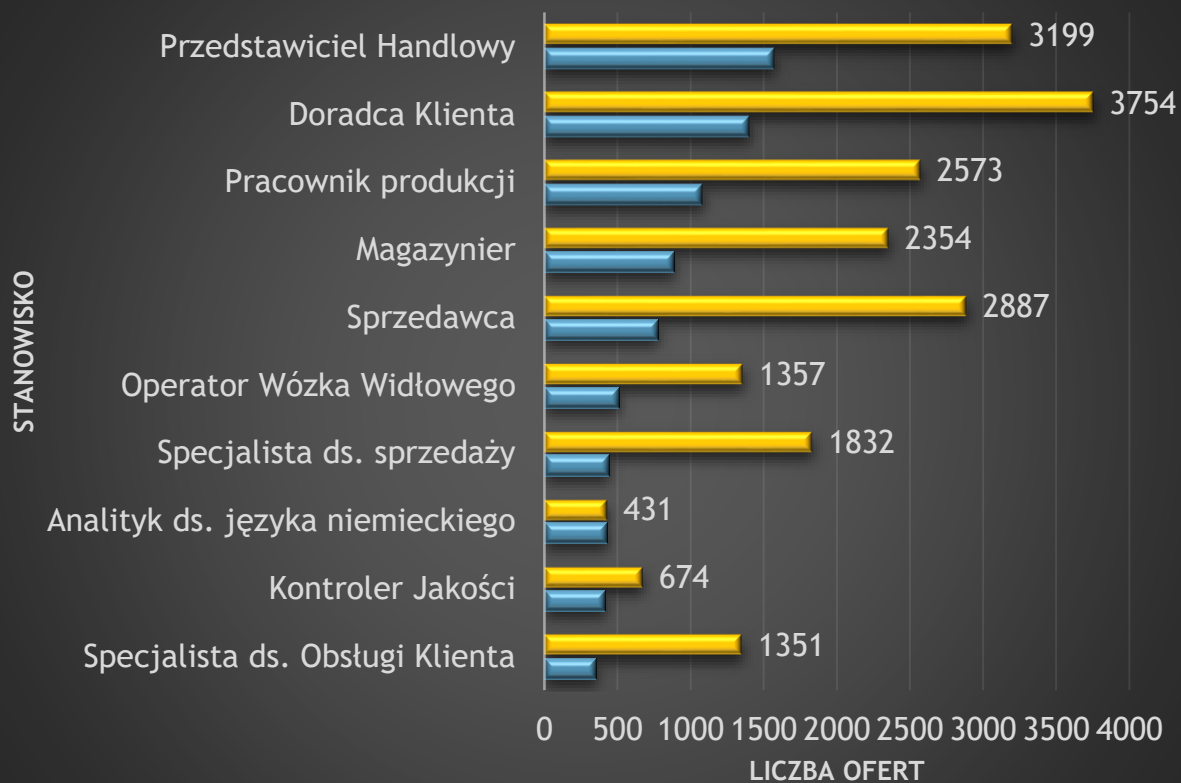

RESULTS - CLASSIFICATION

Oferty pracy według stanowisk

■ Liczba ofert po klasyfikacji
■ Liczba ofert przed klasyfikacją