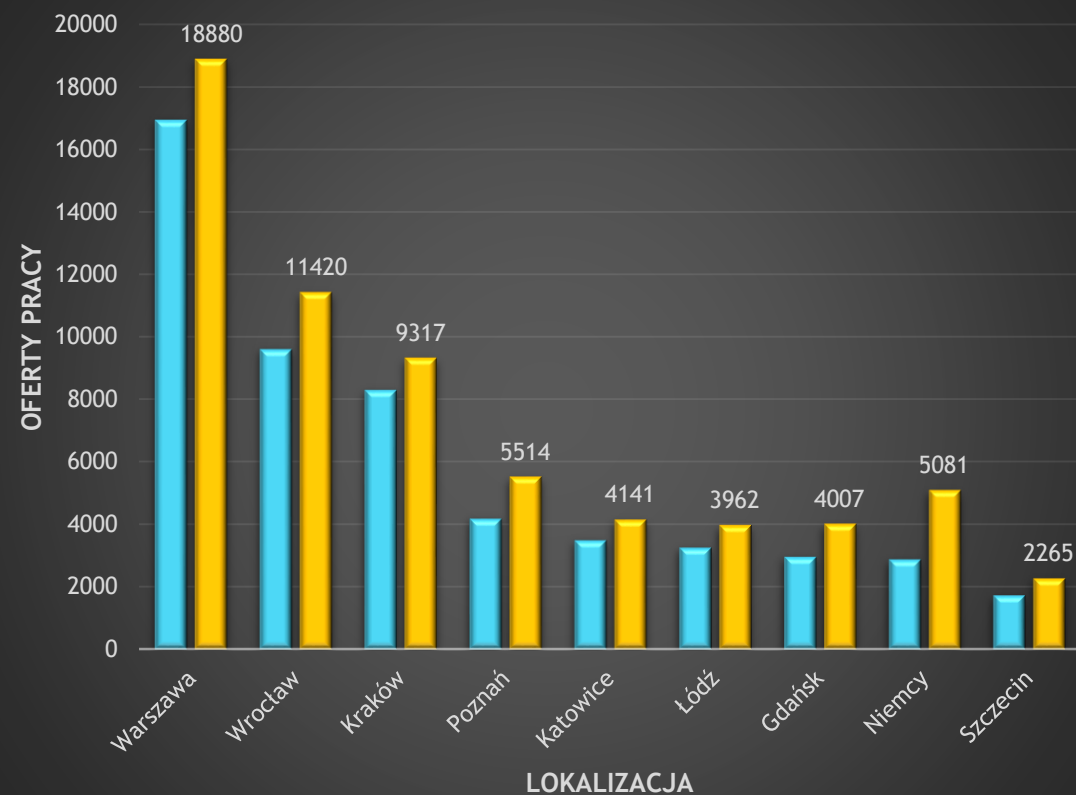

Oferty pracy według lokalizacji

■ Liczba ofert przed klasyfikacją
■ Liczba ofert po klasyfikacji