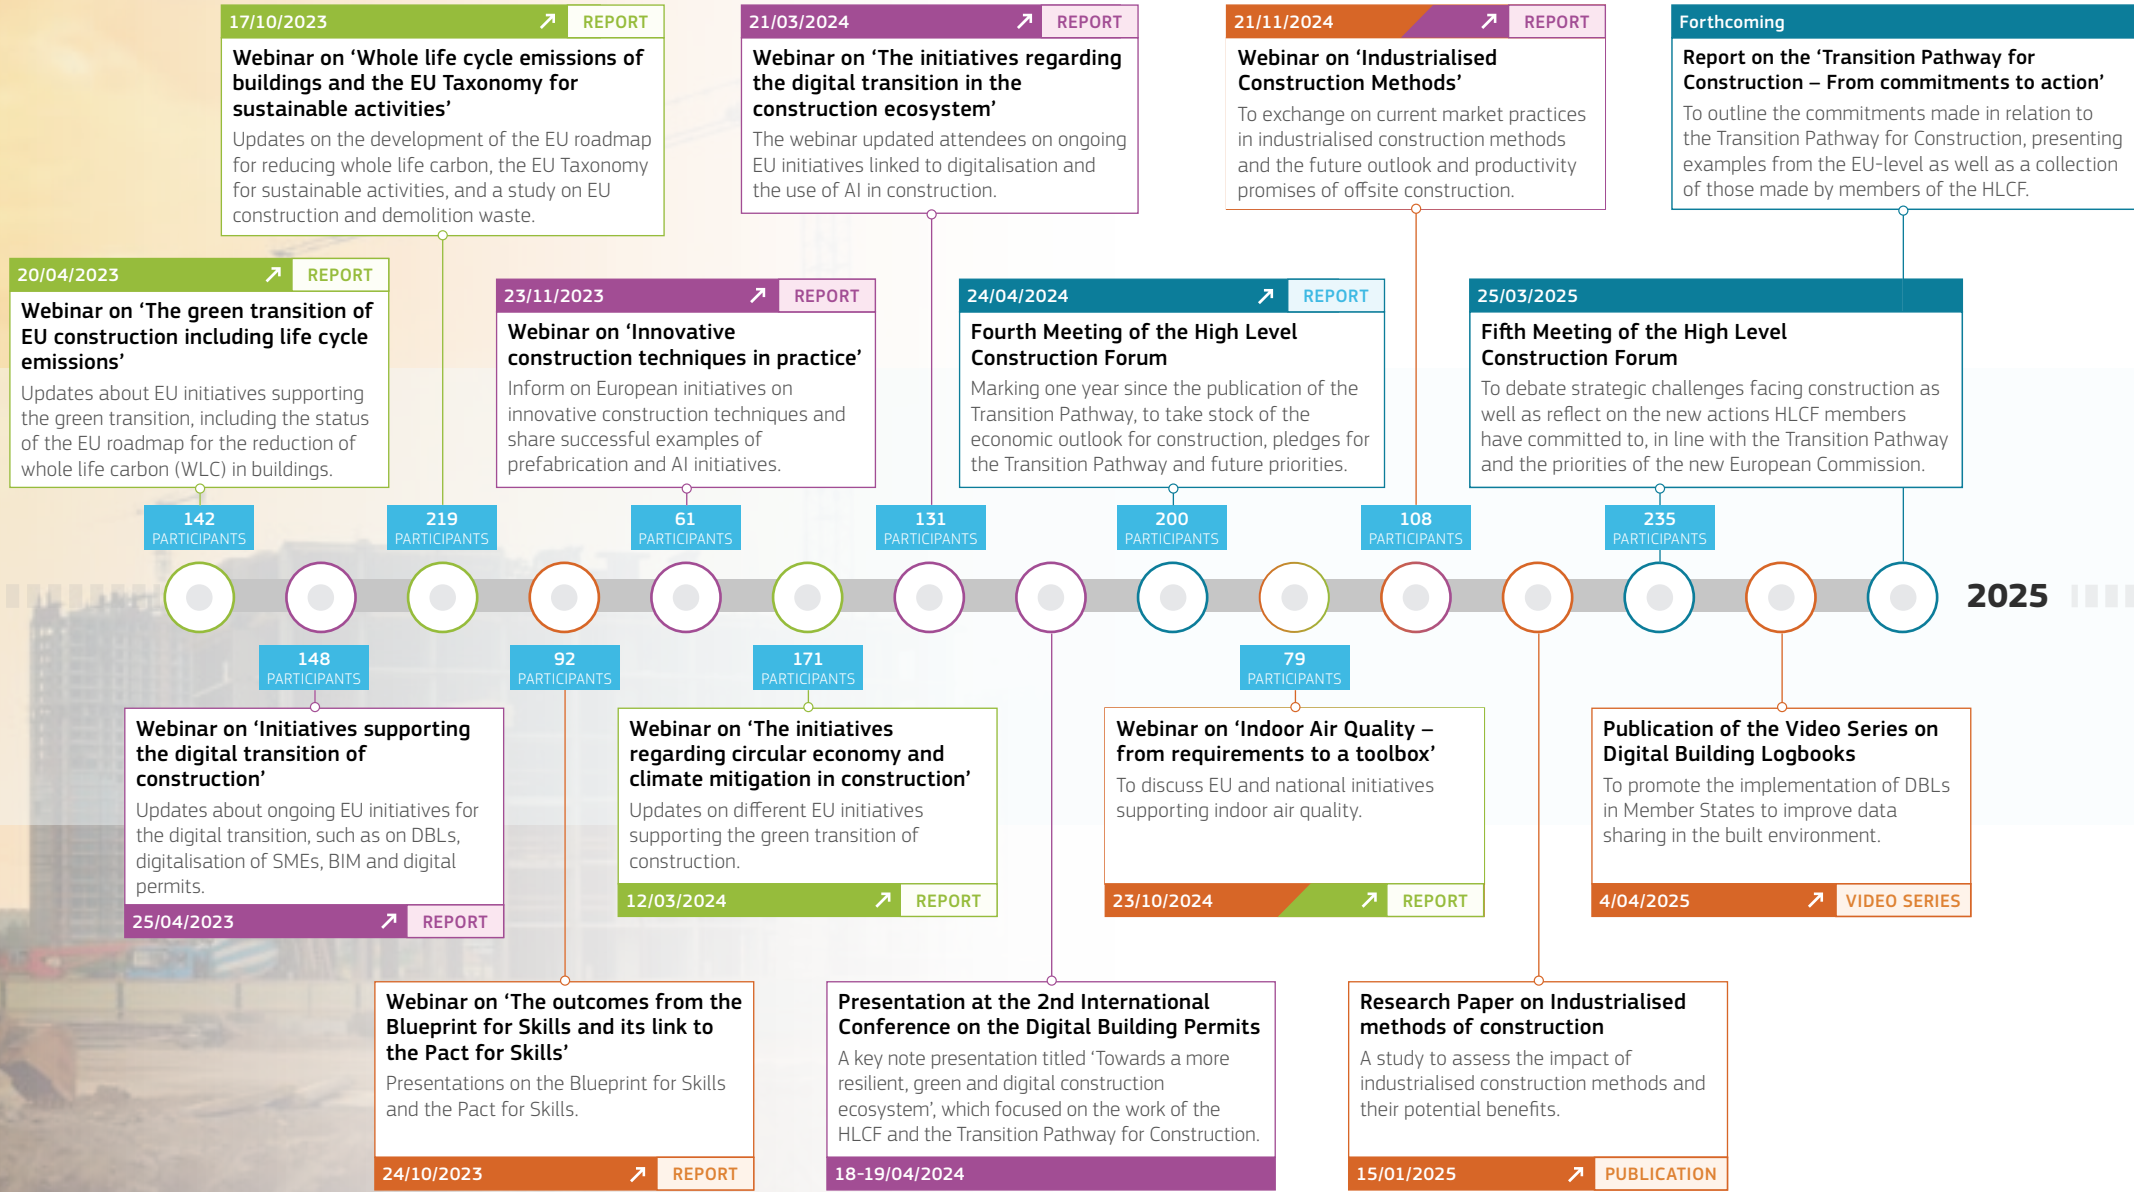

The High Level Construction Forum

Timeline of four years of jointly building a stronger construction ecosystem (1/2)

Clusters legend | Every activity can be identified within a specific cluster, which can be one or more of the following:

- CROSS-CUTTING
- DIGITAL
- RESILIENCE
- GREEN

The High Level Construction Forum

Timeline of four years of jointly building a stronger construction ecosystem (2/2)

2025