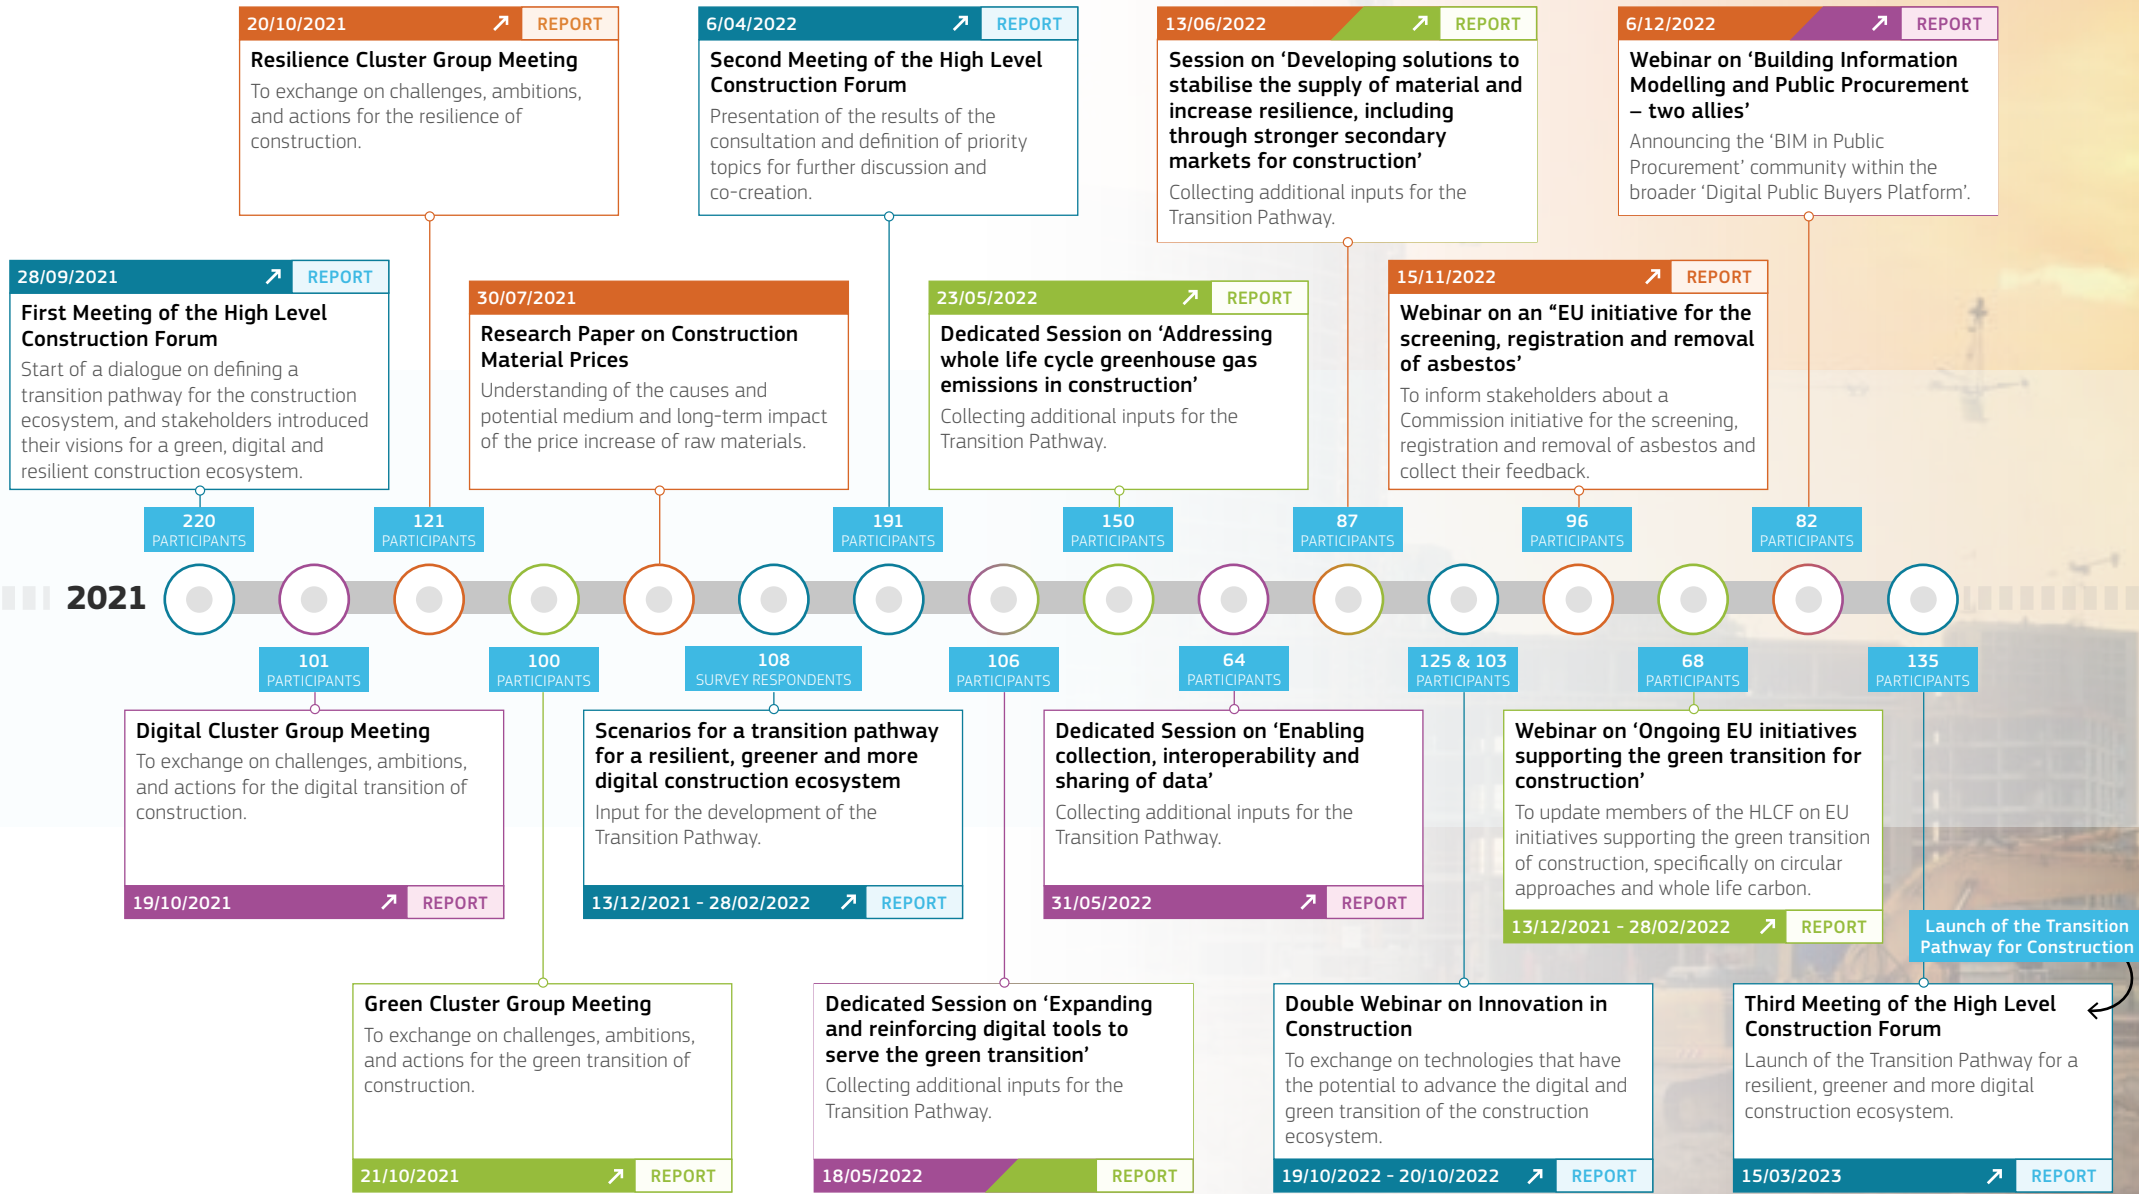

The High Level Construction Forum

Timeline of four years of jointly building a stronger construction ecosystem (1/2)

Clusters legend | Every activity can be identified within a specific cluster, which can be one or more of the following:

- CROSS-CUTTING
- DIGITAL
- RESILIENCE
- GREEN

The High Level Construction Forum

Timeline of four years of jointly building a stronger construction ecosystem (2/2)

2025